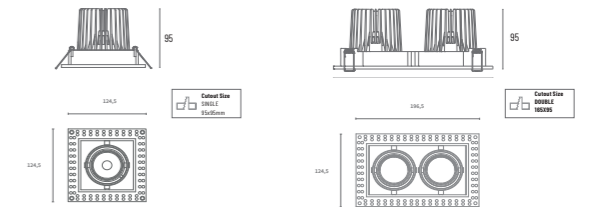

Asta II retrofit

Recessed and Recessed Trimless

Power	Max. 50W
Lamp Holder	GU10
Lamp Type	MR16 (50mm) (not included)
Input Voltage	230V

PRODUCT LIST

Article No.	Product Name	Colour	Suitable for lamp power (w)	Housing material	Cut out size
2.11.8249	Kardan Recessed Asta II - single	Grey	50W	Aluminium	95x95mm
2.11.8250	Kardan Recessed Asta II - single	White	50W	Aluminium	95x95mm
2.11.8251	Kardan Recessed Asta II - single	Black	50W	Aluminium	95x95mm
2.11.8252	Kardan Recessed Asta II - double	Grey	50W	Aluminium	190x95mm
2.11.8253	Kardan Recessed Asta II - double	White	50W	Aluminium	190x95mm
2.11.8254	Kardan Recessed Asta II - double	Black	50W	Aluminium	190x95mm

Asta II Trimless retrofit

Cardan
GU10

Power	Max. 50W
Lamp Holder	GU10
Lamp Type	MR16 (50mm) (not included)
Input Voltage	230V

PRODUCT LIST

Article No.	Product Name	Color	Lamp Type	Lamp Type	System Power	Cutout size
2.11.8257	Asta II Trimless 1-light	Black	MR16 (50mm)	GU10	Max. 50W	95 x 95mm
2.11.8260	Asta II Trimless 2-light	Black	MR16 (50mm)	GU10	Max. 2 x 50W	165 x 95mm
2.11.8408	Asta II Trimless 1-light	White	MR16 (50mm)	GU10	Max. 50W	95 x 95mm
2.11.8410	Asta II Trimless 2-light	White	MR16 (50mm)	GU10	Max. 2 x 50W	165 x 95mm