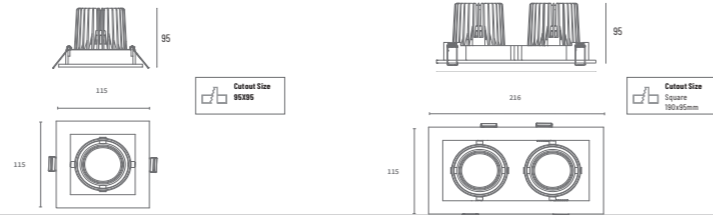

Asta II retrofit

Recessed and Recessed Trimless

Power	Max. 50W
Lamp Holder	GU10
Lamp Type	MR16 (50mm) (not included)
Input Voltage	230V

PRODUCT LIST

Article No.	Product Name	Colour	Suitable for lamp power (w)	Housing material	Cut out size
2.11.8249	Kardan Recessed Asta II - single	Grey	50W	Aluminium	95x95mm
2.11.8250	Kardan Recessed Asta II - single	White	50W	Aluminium	95x95mm
2.11.8251	Kardan Recessed Asta II - single	Black	50W	Aluminium	95x95mm
2.11.8252	Kardan Recessed Asta II - double	Grey	50W	Aluminium	190x95mm
2.11.8253	Kardan Recessed Asta II - double	White	50W	Aluminium	190x95mm
2.11.8254	Kardan Recessed Asta II - double	Black	50W	Aluminium	190x95mm

Asta II Trimless retrofit

Cardan
GU10

Power	Max. 50W
Lamp Holder	GU10
Lamp Type	MR16 (50mm) (not included)
Input Voltage	230V

PRODUCT LIST

Article No.	Product Name	Color	Lamp Type	Lamp Type	System Power	Cutout size
2.11.8257	Asta II Trimless 1-light	Black	MR16 (50mm)	GU10	Max. 50W	95 x 95mm
2.11.8260	Asta II Trimless 2-light	Black	MR16 (50mm)	GU10	Max. 2 x 50W	165 x 95mm
2.11.8408	Asta II Trimless 1-light	White	MR16 (50mm)	GU10	Max. 50W	95 x 95mm
2.11.8410	Asta II Trimless 2-light	White	MR16 (50mm)	GU10	Max. 2 x 50W	165 x 95mm